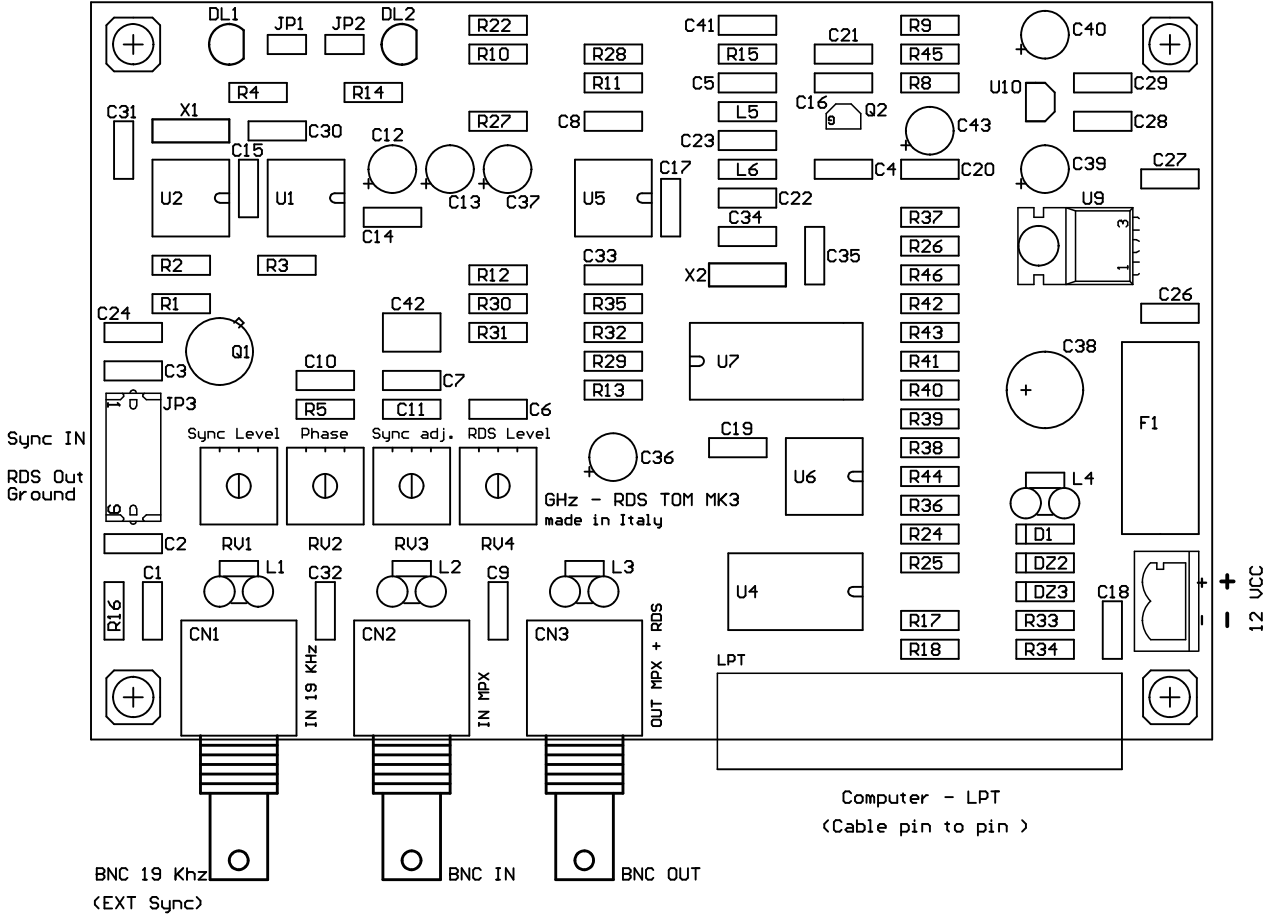

LED locked ext sync
 EXT. SYNC
 EXT. TA
 LED (in operation)

BNC 19 KHz
 (EXT Sync)

BNC IN

BNC OUT

Computer - LPT
 (Cable pin to pin)

+ 12 VCC
 -